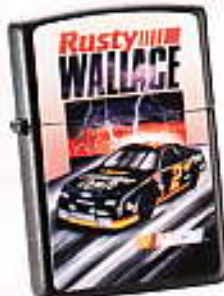

No. 218N 876
Miller Genuine
Draft #2
$24.95