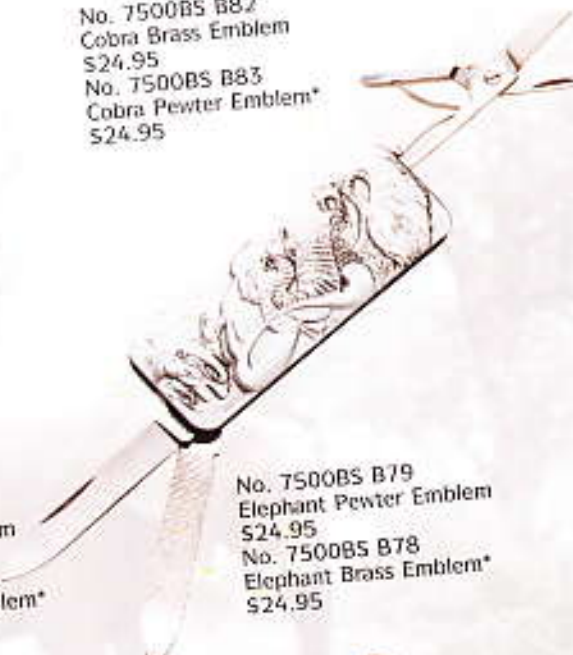

*Not Shown

BARRETT-SMYTHE COMIC STRIP SERIES (Available Worldwide)