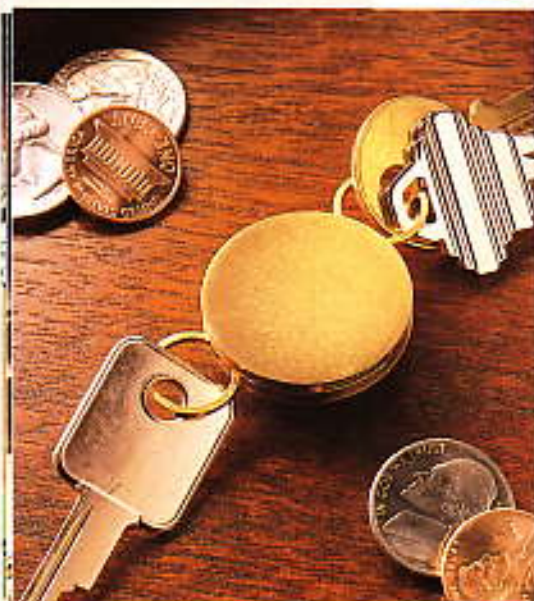

The Zippo key ring is a durable, functional fashion accessory. The key ring is made of solid brass and comes in two popular shapes, oval and rectangle, and each is available in your choice of six beautiful finishes.

Like all Zippo products, our rugged key holders and key rings are made in the U.S.A. and are backed by Zippo's Lifetime Guarantee.

KEY HOLDERS

No. 5918
Black Matte
\$4.95

No. 5919
Camouflage
\$6.95

No. 5920
Blue Matte
\$4.95

No. 5921
Green Matte
\$4.95

No. 5923
Grey Matte
\$4.95

No. 5990
Brush Chrome
\$3.95

No. M5990
Midnight Chrome
\$4.95

No. 5990B
Solid Brass
\$4.95

No. 5990C
Brush Gold
Electroplate
\$9.95

See additional key holders in Zippo Selects.