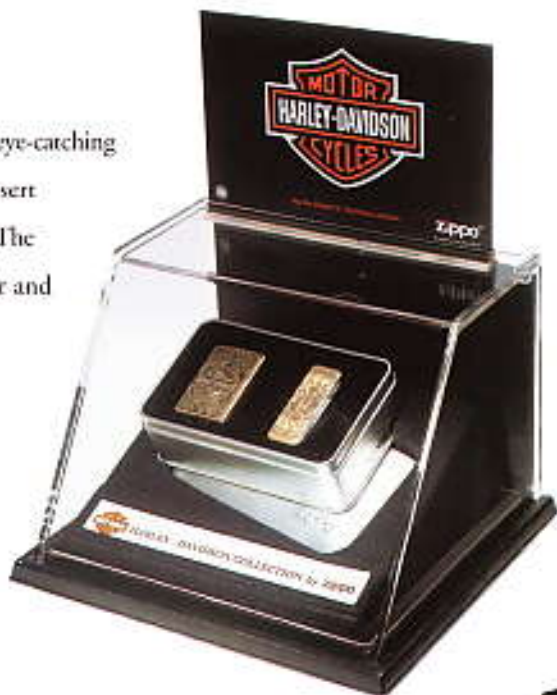

**7500MCHD H234**  
Eagle w/Shield Wings  
Brass  
Money Clip Pocket Knife  
w/Scissors  
\$37.95

**HDPBK**  
Black Leather  
Lighter Pouch  
w/loop  
\$8.95

142649 ▶

This compact countertop display features an eye-catching Harley-Davidson® header card and custom insert to display tins at an optimum viewing angle. The lockable case has a durable crystal acrylic cover and a security cable in the back.

(Display does not come with product.)

Harley-Davidson® Custom Sleeve ▶  
(Available with all single lighters)

◀ MD30

This manually operated turntable displays 30 Zippo Harley-Davidson® lighters. Three sides lock 10 individual tins securely in place for reliable operation. A powerful sales message is featured on the fourth side.