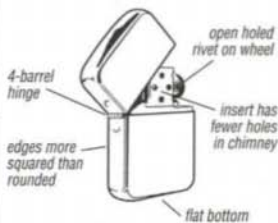

1941
Replica Lighter
Brushed Chrome
\$18.95

1941B
Replica Lighter
Brushed Brass
\$21.95

What features distinguish a 1941 replica lighter from a 2003 model?

Several distinguishing characteristics identify the 1941 Replica. The 1941 case has flat planes with sharp, less rounded edges where the front and back surfaces meet the sides, and the lid and bottom are joined with a four-barrel hinge, rather than the current five-barrel.