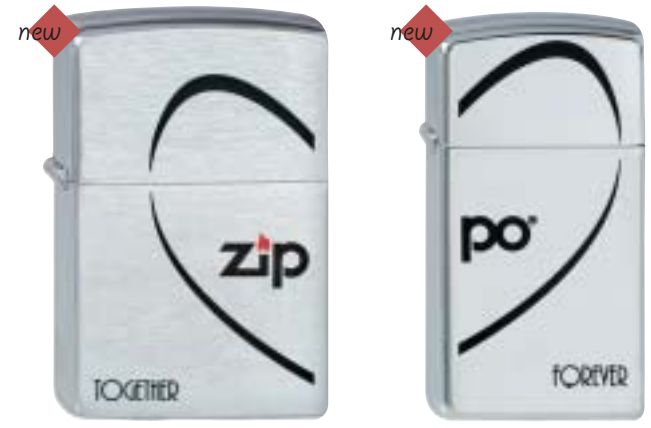

Partner Sets

Astro Lighter & Asian Characters

His Flame/Her Flame
290.057 #200+1610 · 82,50 €

Together / Forever
290.056 #207+1607 · 67,50 €

Together / Forever
290.058 #200+1610 · 82,50 €

Japanese: Friend
210.004 #250 · 41,50 €