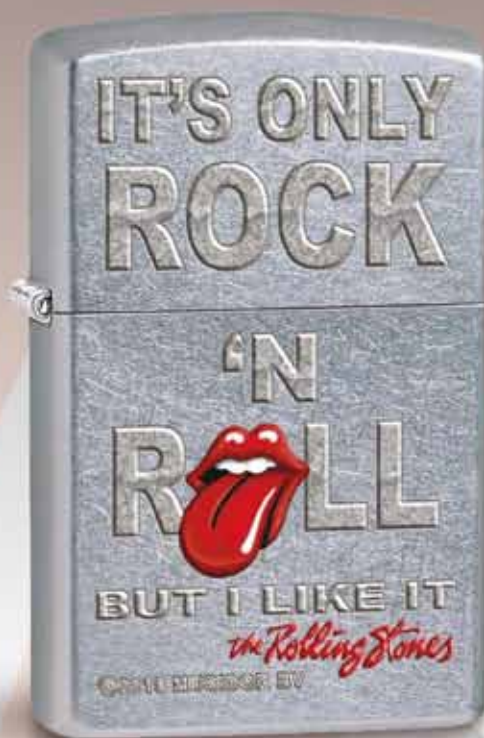

60.001.610 • 49,95 €

Neon Yellow

Color Image

257 182

Choice Collection

the Rolling Stones®

60.001.423 • 46,95 €

Satin Finish

Color Image

257 183

60.001.424 • 46,95 €

Street Chrome

Color Image

257 184

© 2015 Musidor BV. Under license to Bravado Merchandising. All rights reserved.

[HTTP://WWW.ROLLINGSTONES.COM](http://www.rollingstones.com)

Choice Collection

JACK DANIEL'S

60.001.421 • 69,95 €
High Polished
Color Image / Auto Engrave
257 185

60.001.422 • 46,95 €
Street Chrome
Color Image
257 186

JACK DANIEL'S and OLD NO. 7 are registered trademarks used under license to Zippo Manufacturing Company. © 2015, Jack Daniel's — All Rights Reserved. Your friends at Jack Daniel's remind you to drink responsibly. For sale to adults of legal drinking age.