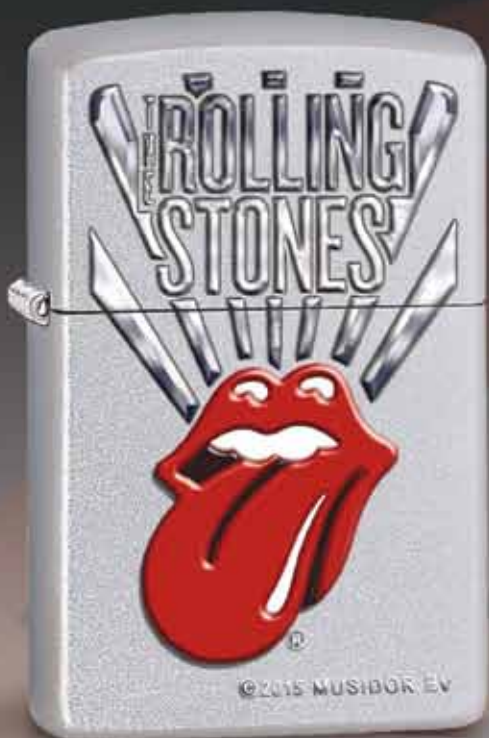

Choice Collection

60.001.611 • 49,95 €

Red Matte

Laser Engrave/

Auto Engrave

257 181

Year of the Monkey

Choice Collection

60.001.610 • 49,95 €

Neon Yellow

Color Image

257 182

Choice Collection

the Rolling Stones®

60.001.423 • 46,95 €

Satin Finish

Color Image

257 183

60.001.424 • 46,95 €

Street Chrome

Color Image

257 184

© 2015 Musidor BV. Under license to Bravado Merchandising. All rights reserved.

[HTTP://WWW.ROLLINGSTONES.COM](http://www.rollingstones.com)

Choice Collection

JACK DANIEL'S

60.001.421 • 69,95 €
High Polished
Color Image / Auto Engrave
257 185

60.001.422 • 46,95 €
Street Chrome
Color Image
257 186

JACK DANIEL'S and OLD NO. 7 are registered trademarks used under license to Zippo Manufacturing Company. © 2015, Jack Daniel's — All Rights Reserved. Your friends at Jack Daniel's remind you to drink responsibly. For sale to adults of legal drinking age.