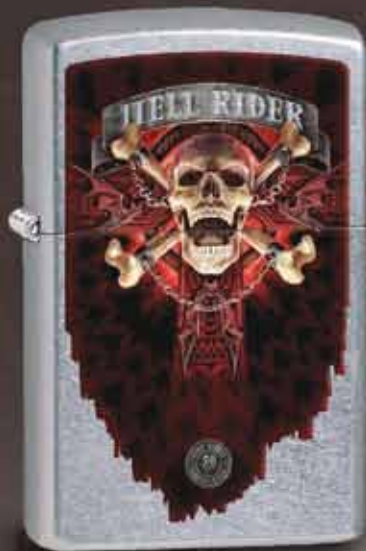

Choice Collection

Anne Stokes